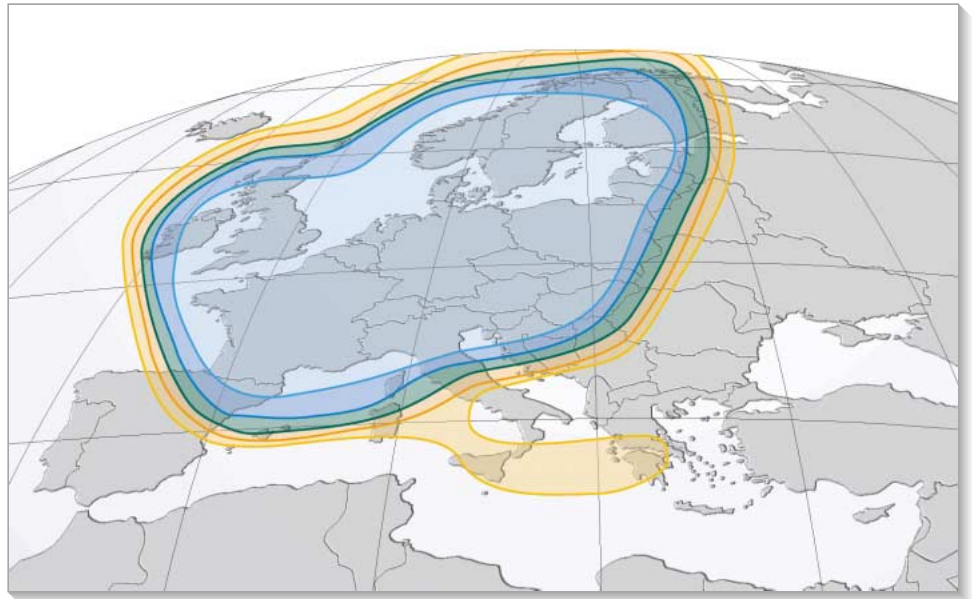

ASTRA 2B FOOTPRINTS

Typical dish sizes:

50 cm

60 cm

75 cm

90 cm

120 cm

The size of the satellite dish required to receive transmissions from the ASTRA satellites depends on the beam as well as on the geographical location of the dish. The ASTRA 2B satellite uses two beams, resulting in a north beam and a south beam.

North Beam

South Beam

Canary Islands Beam

ASTRA ORBITAL POSITIONS AND BACK-UP – SAFEGUARDING REVENUE

By co-locating satellites at one orbital position, ASTRA can offer easy ways of expanding service ranges and highest transmission security.