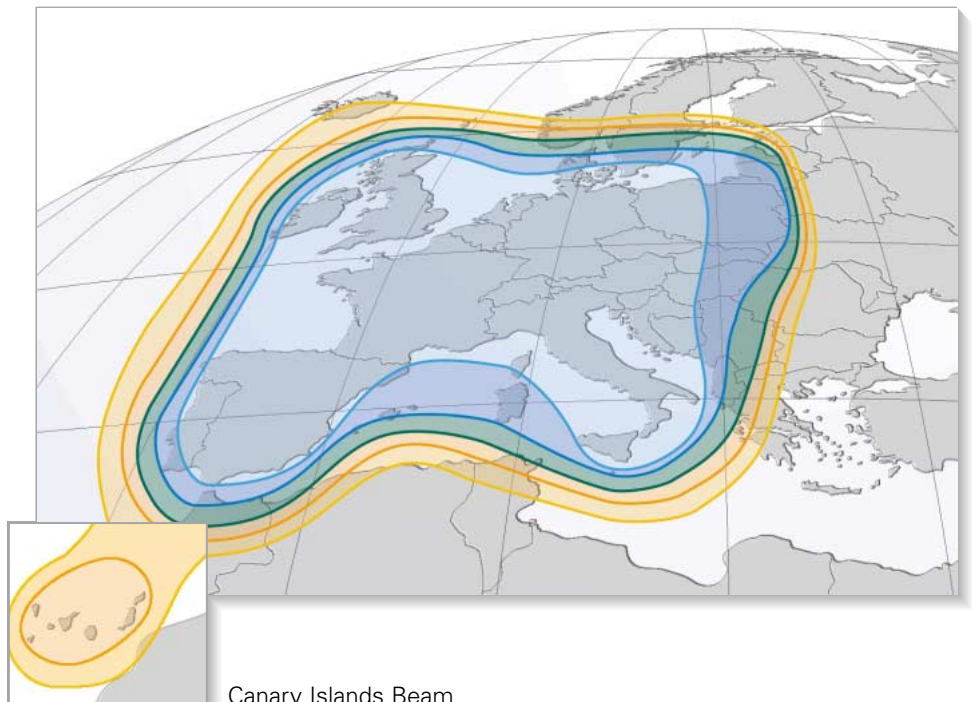

ASTRA 2B FOOTPRINTS

Typical dish sizes:

50 cm

60 cm

75 cm

90 cm

120 cm

The size of the satellite dish required to receive transmissions from the ASTRA satellites depends on the beam as well as on the geographical location of the dish. The ASTRA 2B satellite uses two beams, resulting in a north beam and a south beam.

North Beam

South Beam

Canary Islands Beam

ASTRA ORBITAL POSITIONS AND BACK-UP – SAFEGUARDING REVENUE

By co-locating satellites at one orbital position, ASTRA can offer easy ways of expanding service ranges and highest transmission security.