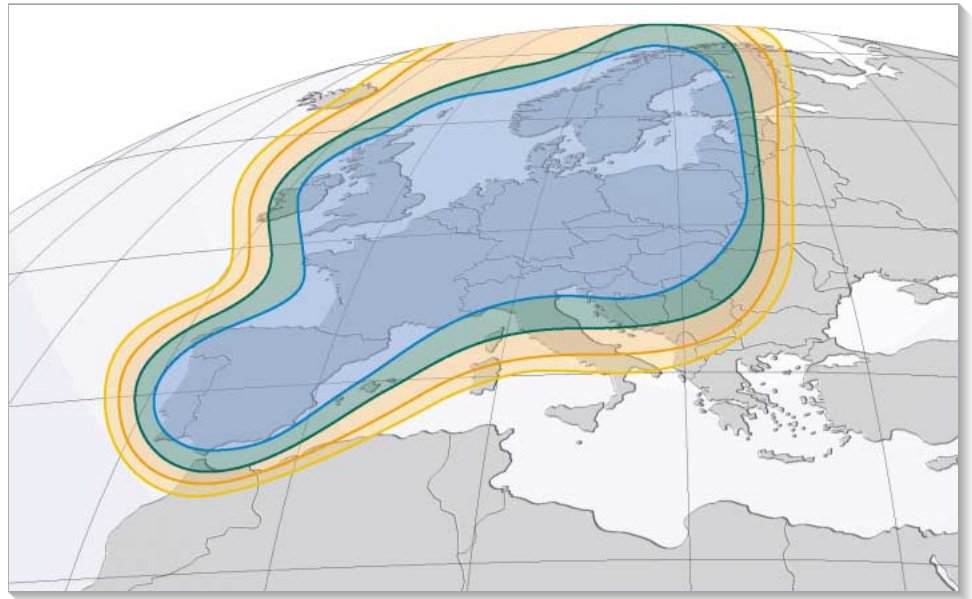

ASTRA 1F FSS FOOTPRINTS

FSS (Fixed Satellite Service): 10.7 - 11.7 GHz and 12.5 - 12.75 GHz, 26 MHz per channel

BSS (Broadcast Satellite Service): 11.7 - 12.5 GHz, 33 MHz per channel

Horizontal Polarization
Mode positive