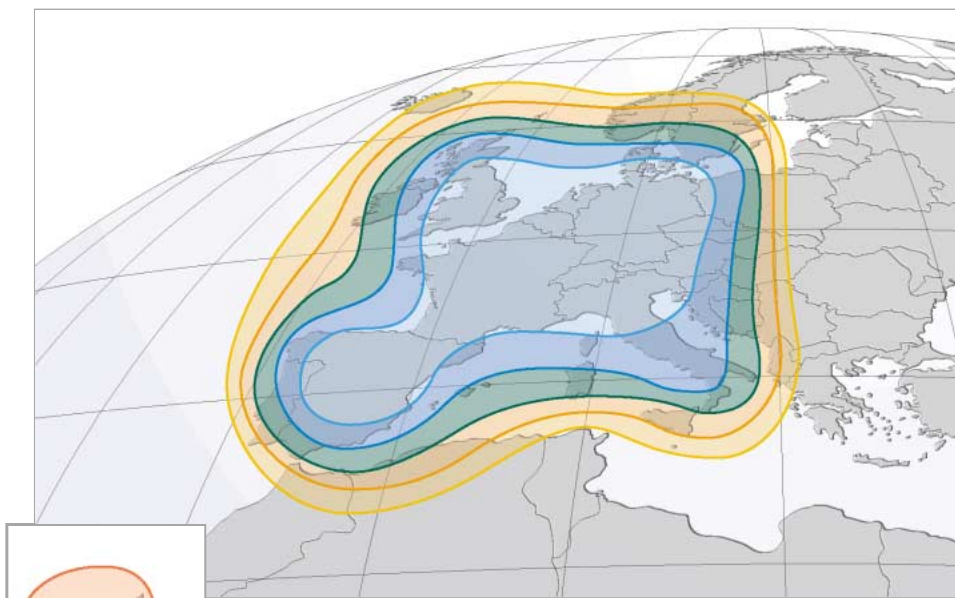

Typical dish sizes:

50 cm

60 cm

75 cm

90 cm

100 cm

120 cm

Horizontal Polarization
Mode positive

Vertical Polarization
Mode positive

Canary Islands Beam

ASTRA 1F BSS FOOTPRINTS

The size of the satellite dish required to receive transmissions from the ASTRA satellites depends on the transponder polarization and the mode (positive or negative) as well as on the geographical location of the dish. The ASTRA 1F satellite uses various antenna modes and two polarizations, resulting in a number of footprints for each satellite.