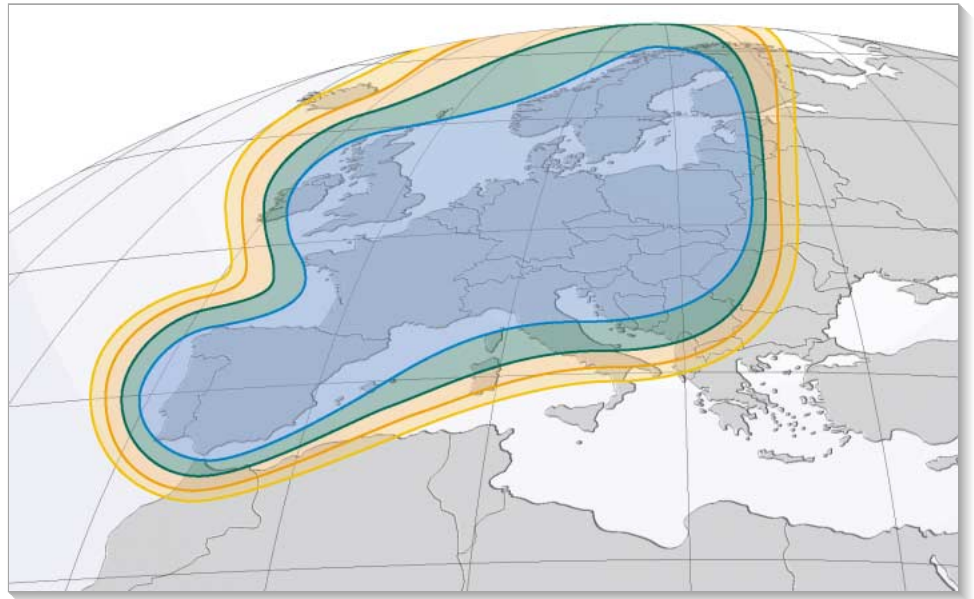

BSS (Broadcast Satellite Service): 11.7 - 12.5 GHz, 33 MHz per channel

Horizontal Polarization
Mode positive

Vertical Polarization
Mode positive

Canary Islands Beam

ASTRA 1F FSS FOOTPRINTS

Horizontal Polarization
Mode negative