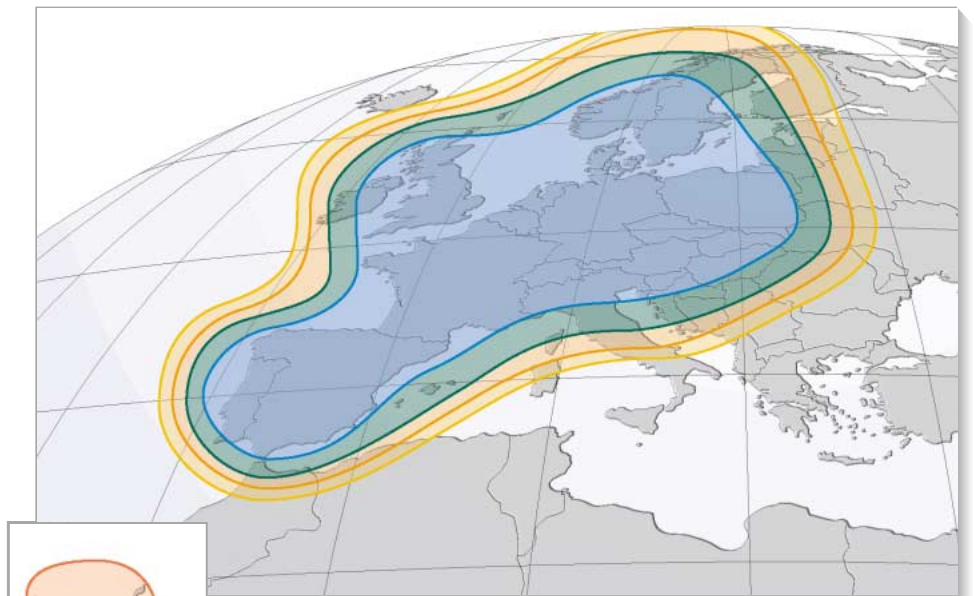

Vertical Polarization
Mode negative