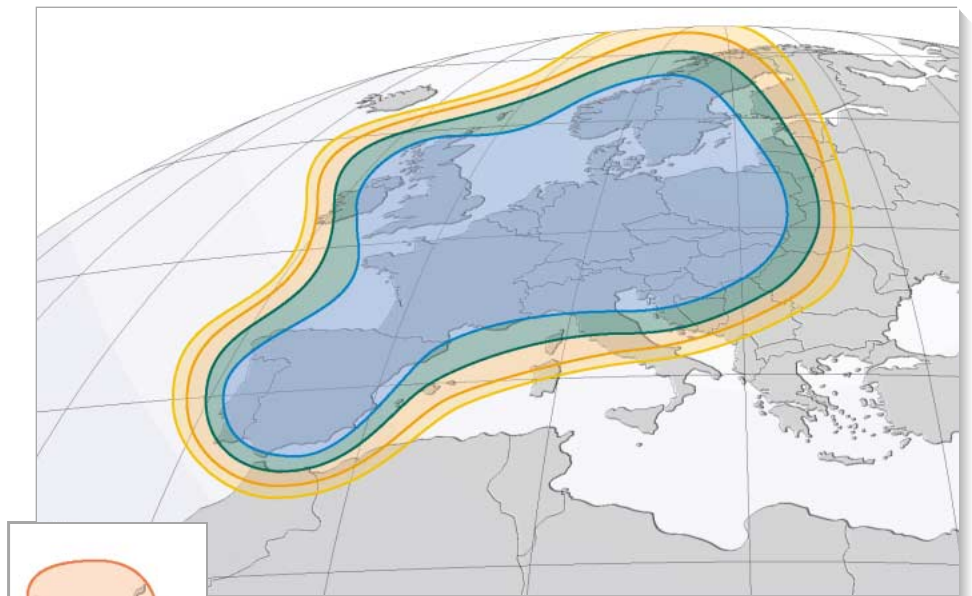

Vertical Polarization
Mode positive