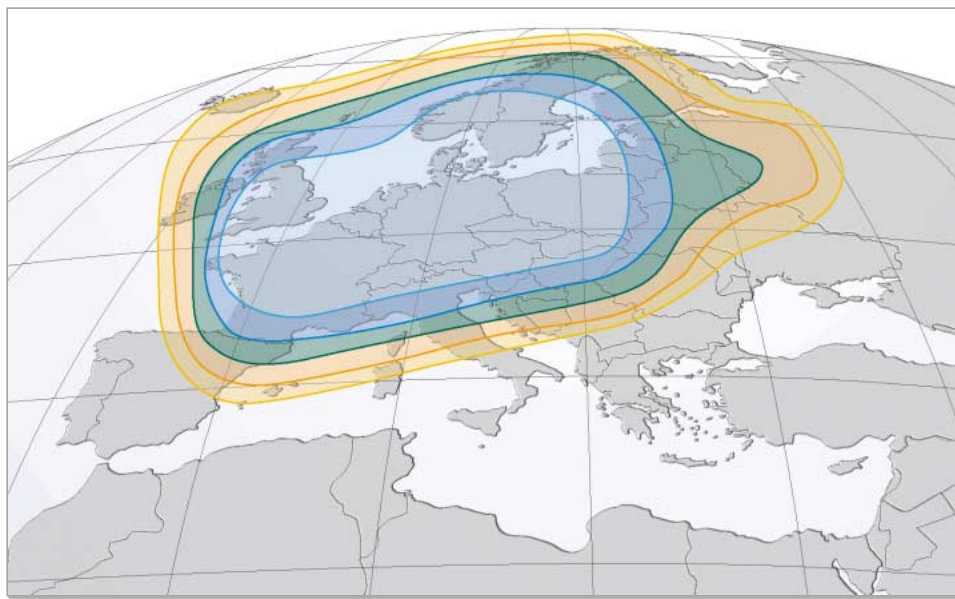

Typical dish sizes:

50 cm

60 cm

75 cm

90 cm

100 cm

120 cm

Horizontal Polarization
Mode positive