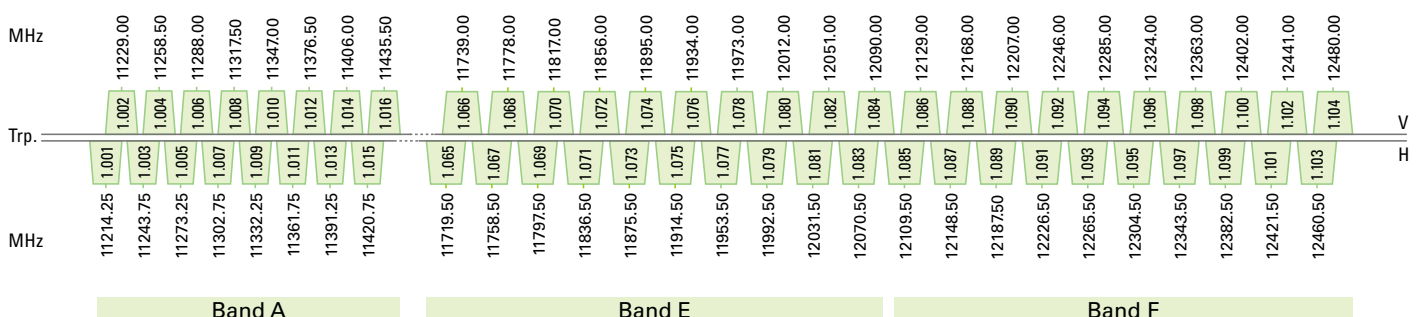

SATELLITE INFORMATION

Satellite launch information

Launch date: 08.04.1996
 Launch vehicle: Proton D1-e
 Launch site: Baikonur, Kazakhstan
 Launch mass: 3010 kg

Satellite orbital information

Satellite manufacturer: Hughes
 Orbital location: 19.2° East
 Stabilization system: 3 axis type
 Expected lifetime: 15 years
 Total power consumption: 4400 Watts

Satellite transponder information

Transponder capacity: 20
 TWTA output power: 82 Watts
 EIRP: 51 dBW
 All transponders are eclipse protected
 Transponder bandwidth: 26 MHz in FSS
 33 MHz in BSS

CHANNEL CAPACITY

Total: 56 channels

11.20 - 11.45 GHz: 16 channels (Band A) • 11.70 - 12.10 GHz: 20 channels (Band E) • 12.10 - 12.50 GHz: 20 channels (Band F)

Channel Number Allocation and Downlink Centre Frequencies

ASTRA 1F BSS FOOTPRINTS