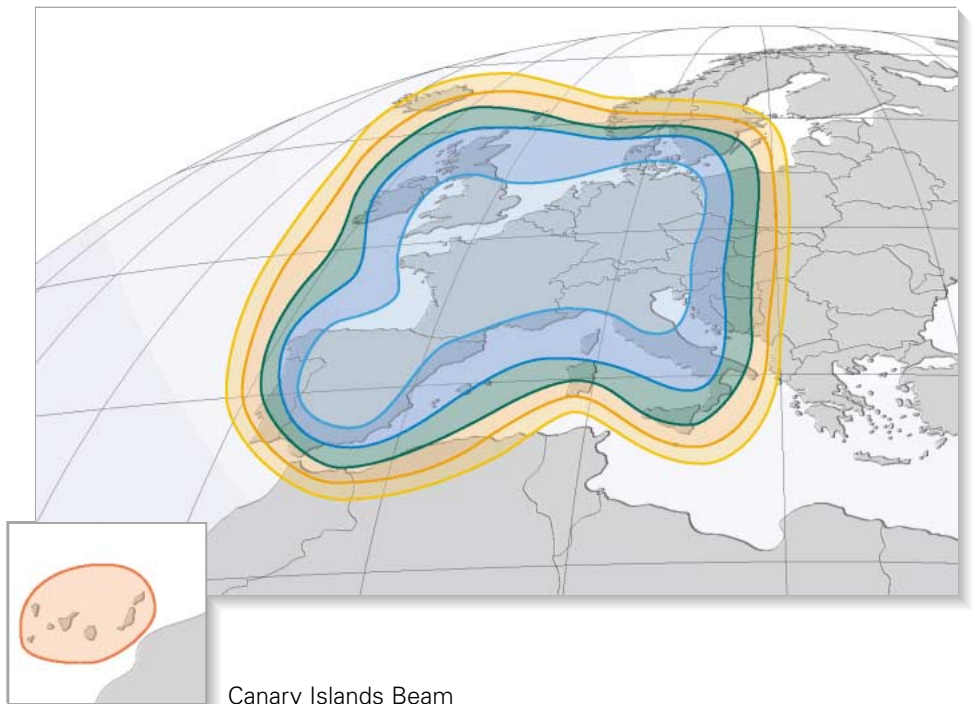

Vertical Polarization
Mode negative

Canary Islands Beam