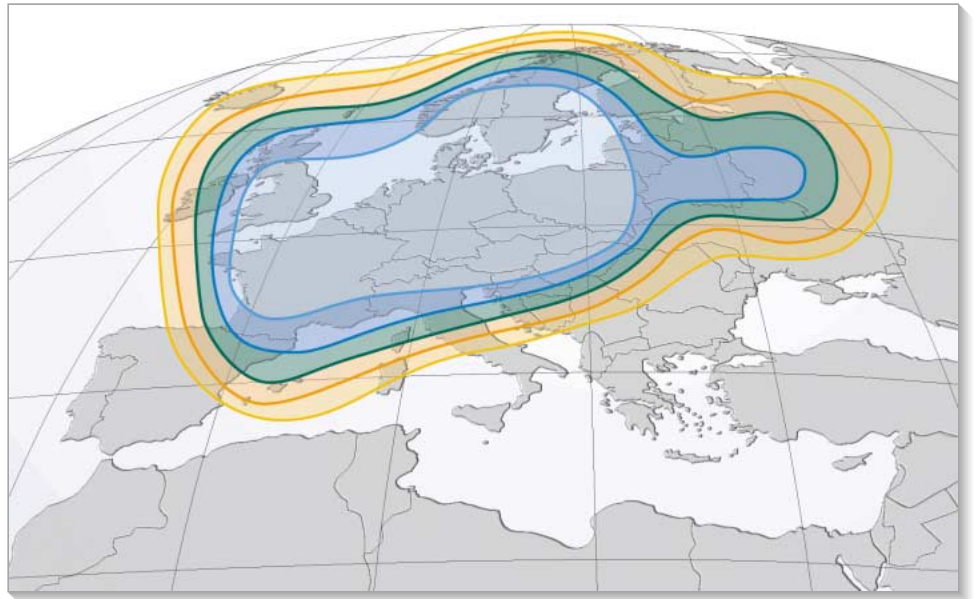

ASTRA 1F BSS FOOTPRINTS

The size of the satellite dish required to receive transmissions from the ASTRA satellites depends on the transponder polarization and the mode (positive or negative) as well as on the geographical location of the dish. The ASTRA 1F satellite uses various antenna modes and two polarizations, resulting in a number of footprints for each satellite.

Horizontal Polarization
Mode negative